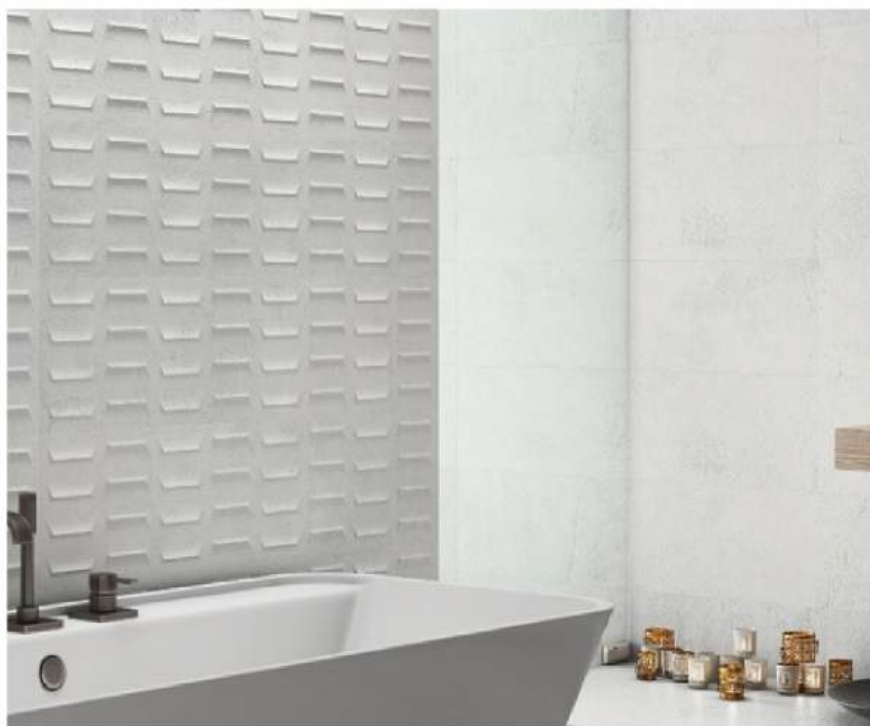

Genoa Brown

Genoa Brown Carving

Genoa Brown Deco

Size (in mm)	Pcs per box	Sqm per box
300x1200	4	1.44

Size (in mm)	Pcs per box	Sqm per box
300x1200	4	1.44

Genoa Bianco

Genoa Bianco Carving

Genoa Bianco Deco