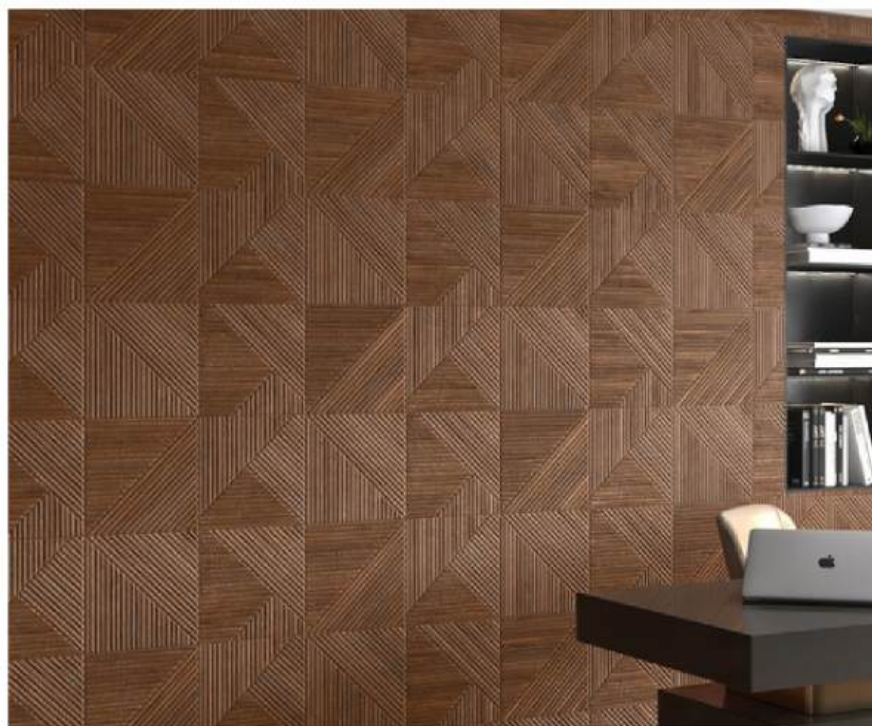

Bamboo Cherry

Bamboo Cherry